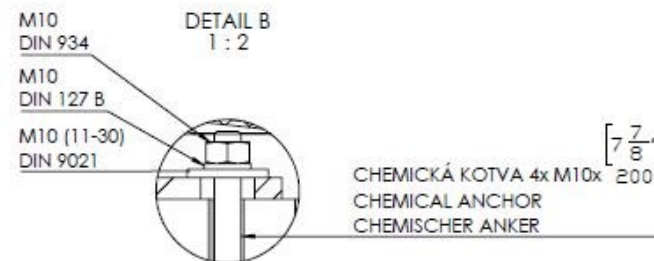

DATE: 16. 3. 2020 V: 01

dimensions in mm

QB115 - QUINBIN

All rights reserved. Protection of industrial design.

QB - ALL TYPES

QUINBIN
QB610, 615, 710, 715, 810, 815

DATE: 17.6.2020 V: 00
minimal load-bearing capacity of the soil 150kPa